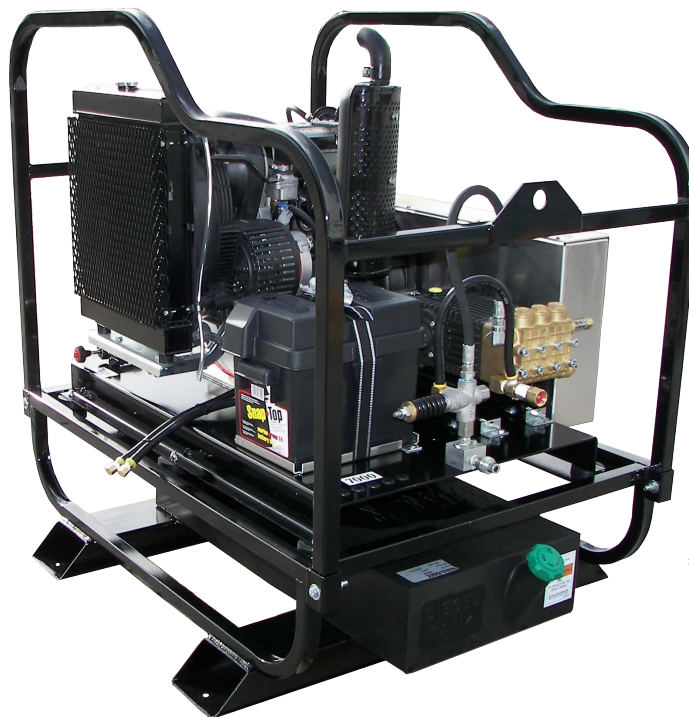

Distributed By:
R.J. Sayers Distributing, LLC
21020 Cambodia Ave
Farmington, MN 55024
651-460-6101 / 800-456-9840
info@sayerswashsystems.com

HDC DIESEL SERIES

*Picture shown
may have some
variances from
model*

HDCV8040KLDG 8GPM@4000PSI

MADE IN ITALY

HP8040 Pump

KOHLER KDW1003 Engine

Standard Accessories

- Gun/wand assembly w/quick connects
- Tank feed plumbing
- 50' high pressure hose w/quick connects
- Maxi-Flo 20% chemical injector assembly w/quick connects
- 4 color-coded QC spray nozzles
- 1 color-coded QC chemical nozzle
  NOTE: Chemical injector & nozzle are not included on 5000, 6000 & 7000 PSI units

Available Options

- **PKW004-C:** Wheel Kit w/handle assembly
- **ACI5000:** PSI Chemical Injector assembly
- **ACI6000:** 6000 PSI Chemical Injector assembly
- **Jetter Valve Kit:** Call factory for price & availability
  NOTE: Portable units come with bypass plumbing

Standard Features

- Rugged powder coated steel frame w/fork lift channels
- Removable roll cage w/ lifting hooks
  Dimensions: 47 "L X 41"W X 48"H
- On board 15 gallon poly fuel tank
- Full sized battery w/ marine battery box
- Skid mount O R portable
- Commercial/I ndustrial diesel engines
- Engine and pump oil drains offer easy maintenance
- V-belt drive
- Adjustable pressure unloader
- Many flow rates and pressures available

Pressure-Pro®